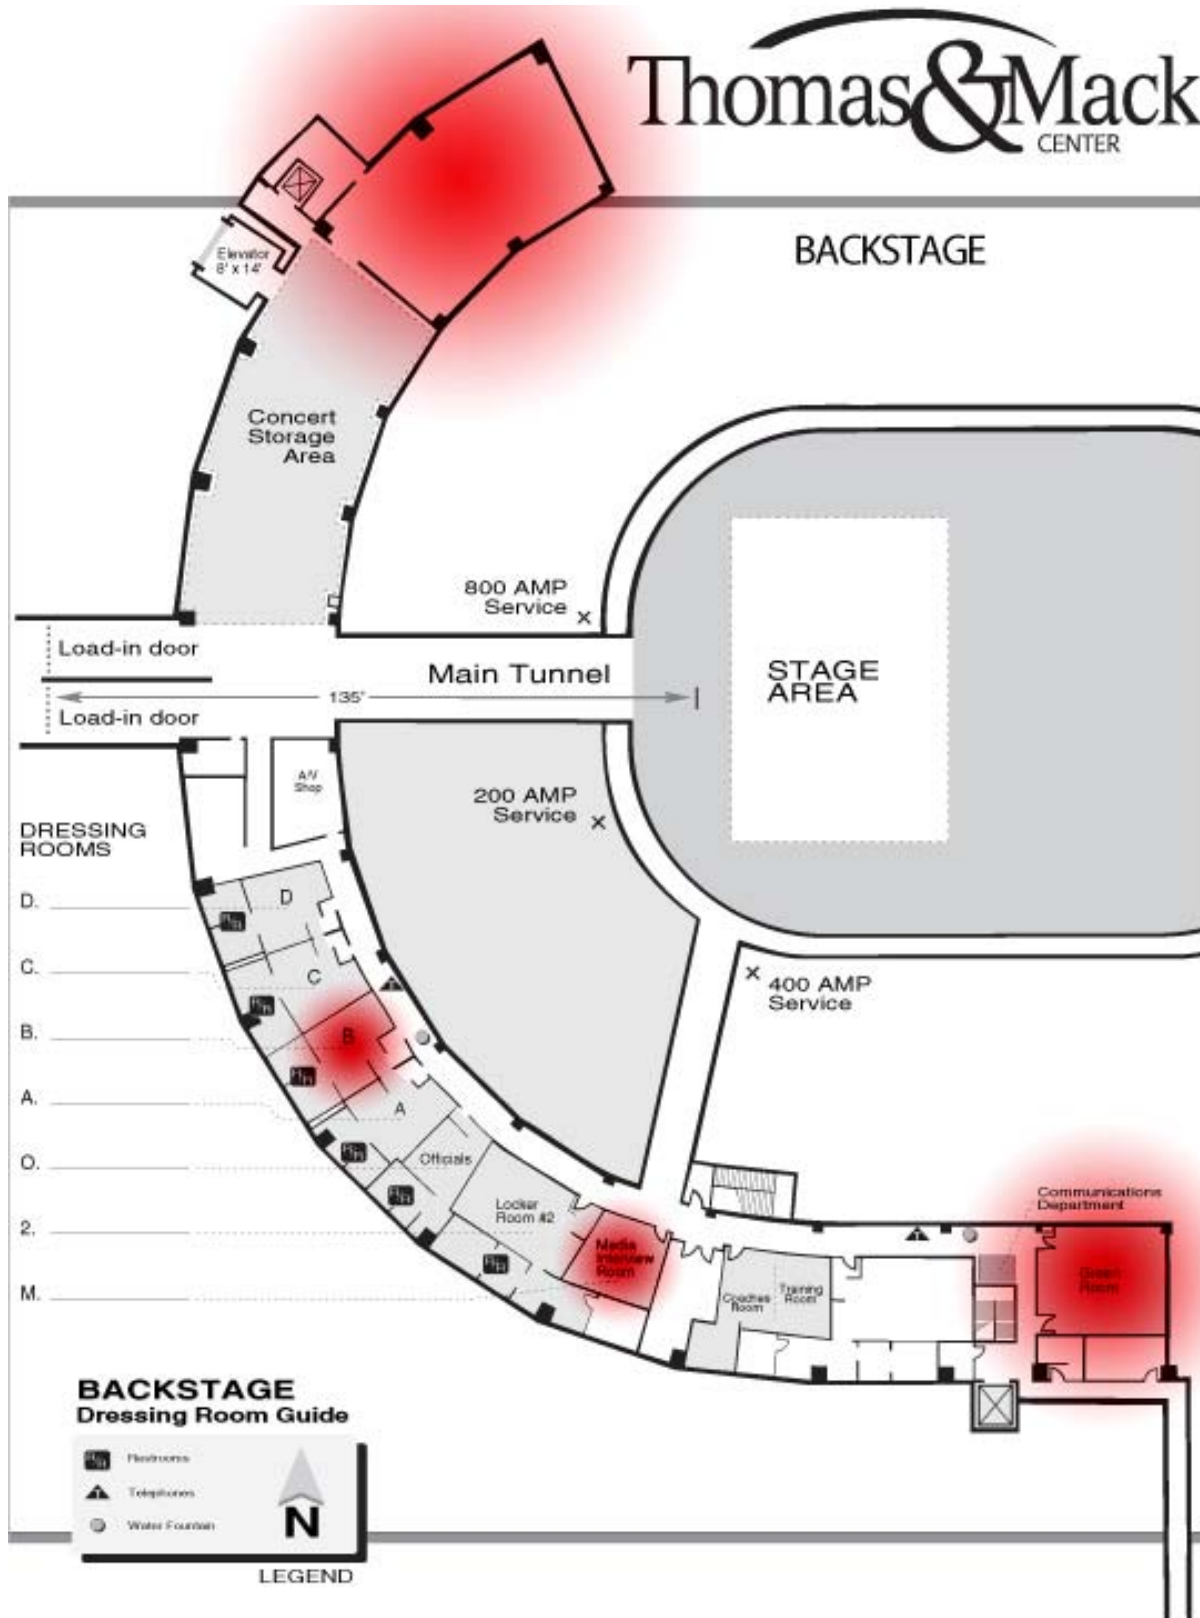

---

Wireless Coverage Map – Thomas & Mack Center & Cox Pavilion (Arena Level)

Wireless Coverage Map – Thomas & Mack Center (Backstage)

Wireless Coverage Map – Thomas & Mack Center (Ground Level)

Wireless Coverage Map – Cox Pavilion (Ground Level)