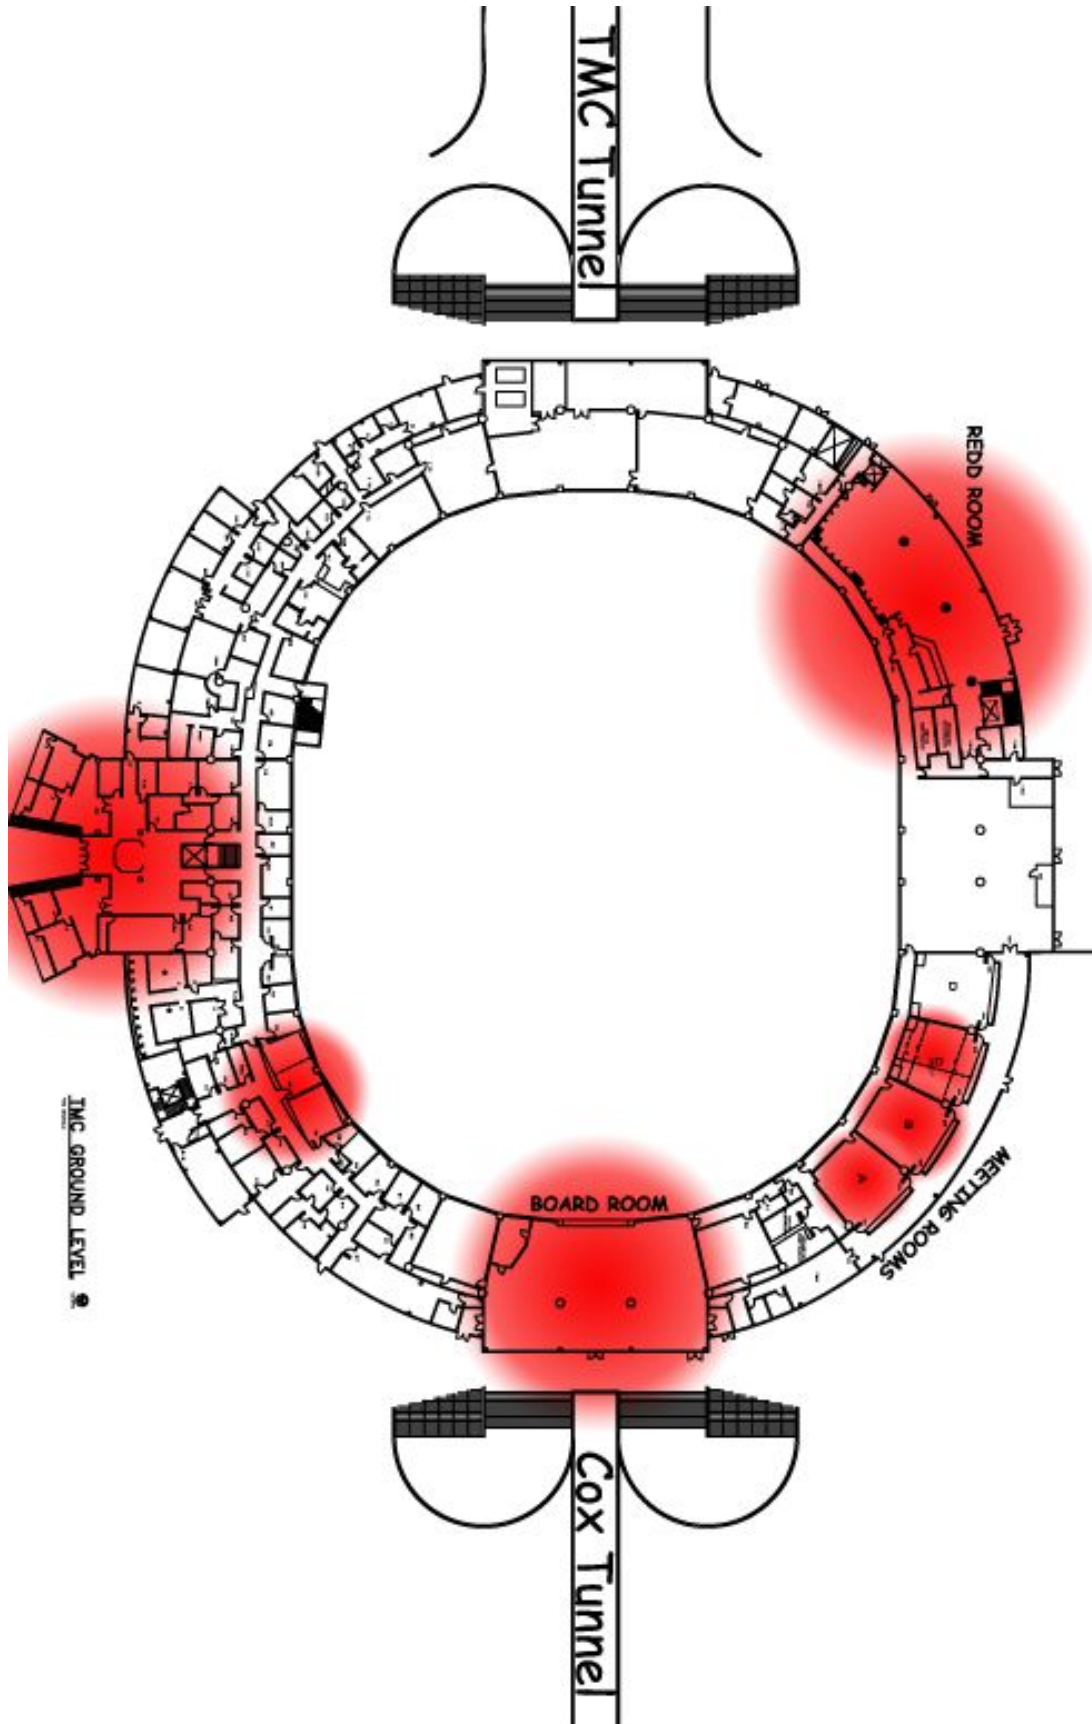

### Ethernet Drops:

- Each drop is a minimum 5Mbps Ethernet connection (not DSL or cable modem).
- Your bandwidth to the internet is guaranteed to the minimum of the circuit speed that is ordered.
- The building is capable of providing a range of speeds from 5Mb up to 50Mb circuits.
- Third party circuits can be ordered from outside vendors to supply additional bandwidth if necessary.
- Private VLAN networks can be configured for your use.
- Private and Public IP addresses are available via DHCP and Static IP.

---

Wireless Coverage Map – Thomas & Mack Center & Cox Pavilion (Arena Level)

Wireless Coverage Map – Thomas & Mack Center (Backstage)

Wireless Coverage Map – Thomas & Mack Center (Ground Level)

Wireless Coverage Map – Cox Pavilion (Ground Level)