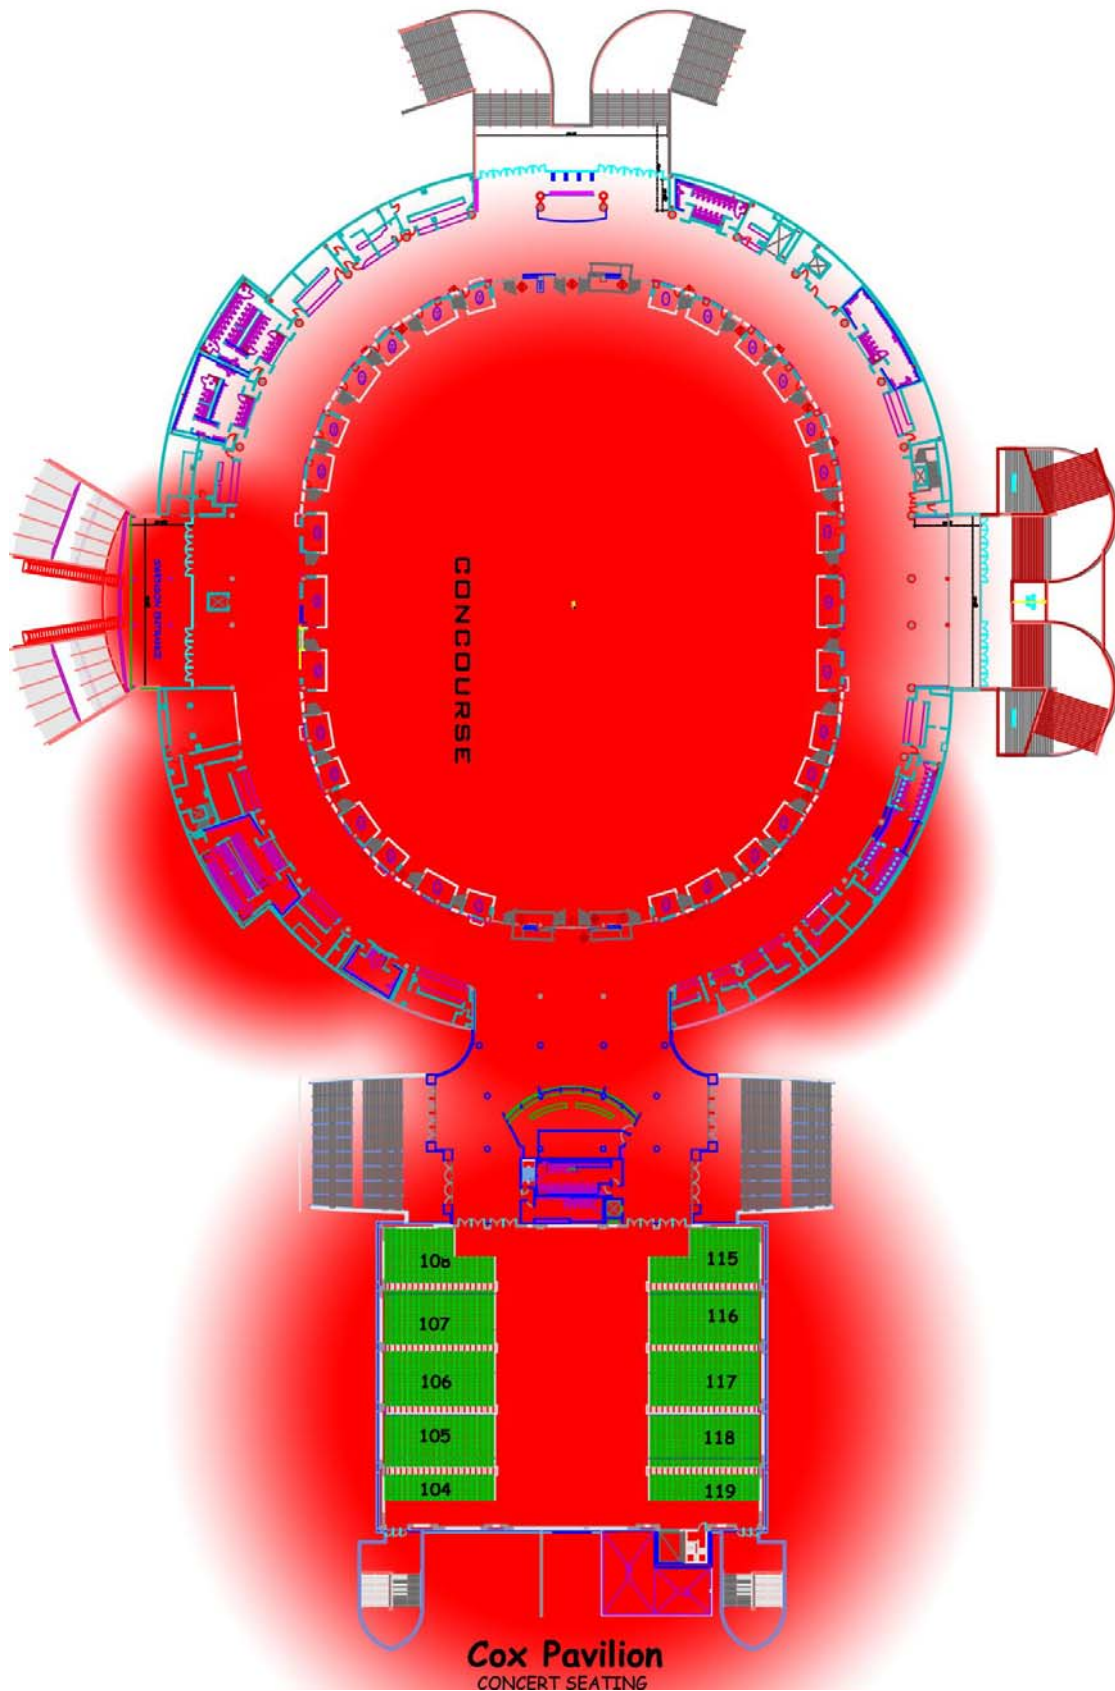

---

Wireless Coverage Map – Thomas & Mack Center & Cox Pavilion (Arena Level)

Wireless Coverage Map – Thomas & Mack Center (Backstage)

Wireless Coverage Map – Thomas & Mack Center (Ground Level)

Wireless Coverage Map – Cox Pavilion (Ground Level)