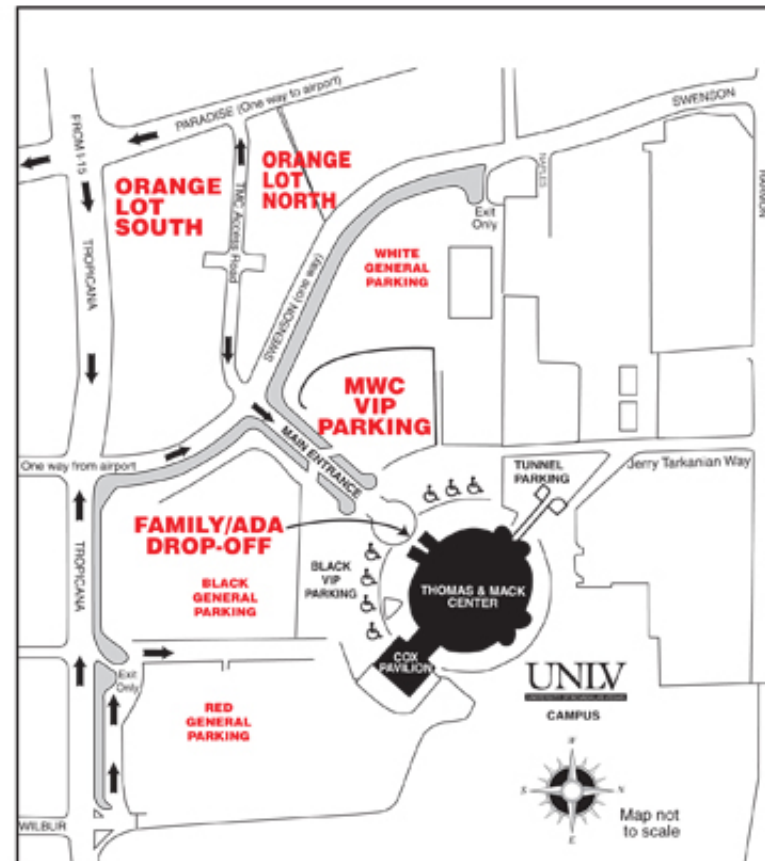

GAME ALERT

March 10-14, 2009

Thomas & Mack
CENTER

IMPORTANT PARKING TIPS

Due to the expected high attendance of this event, the following parking considerations are recommended.

- Arrive early
- Carpool if possible
- Parking attendants and signs will direct you to the correct parking area

OVERFLOW PARKING

- Please follow the directions of the TMC parking staff. Additional parking will be available in the Orange Lots between Swenson and Paradise Rd.

OTHER IMPORTANT INFORMATION

- EVENT TIME: Please log on to unlvtickets.com for scheduled times
- WILL-CALL: If you have tickets on will-call, we recommend that tickets be picked up an hour before game time. The will-call windows are open at 10:00 a.m. and are located at the Thomas & Mack Center Box Office.

AIDS and SERVICES

- ADA Elevators - located inside the main lobby
- ADA Drop-Off available in front of the main entrance

TICKETS

- Session tickets available from \$30 to \$45

Log on to unlvtickets.com, call 739-FANS, or visit unlvtickets outlets at the Galleria at Sunset, all Station and Fiesta Casinos, or the Thomas & Mack Center Ticket Office. Tickets may be subject to additional fees.